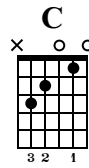

# Bluegrass Lauf

Richard Dopler

Standard tuning

♩ = 120