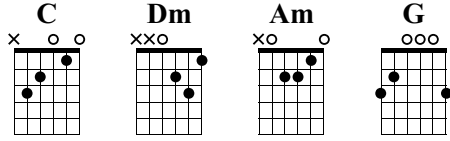

# Wind Of Change

Strophe

Words & Music by Klaus Meine

Standard tuning Standard tuning

♩ = 76

C

I fol- low the Mosk-  
An Au- gust sum- mer

Dm

va down to Gor- ky Park,  
night, sol- diers pas- sing by,

C Dm Am G

list- ning to the wind of change  
list- ning to the wind of change